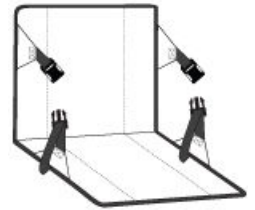

**Port Authority® Stadium Seat. BG601**

Cheer on the team and securely carry essentials. This portable padded seat adjusts for comfort and has a zippered pocket.

- 600 denier polyester
- Web carrying handles
- Reinforced support bars in seat back
- Exterior large zippered pocket for snacks and easy embellishment
- Adjustable side straps with quick-release buckles for back support and comfort
- Adjustable shoulder strap so seat be carried across the body
- Dimensions: 15.25"h x 17"w

**CARE INSTRUCTIONS**

Wipe with damp cloth and mild soap. Air dry, if required.

front

back

**SIZE CHART**

	OSFA
Width	17
Height	15 1/4

**COLOR INFORMATION**

Black  
PMS NTR BLACK C PMS 533 C